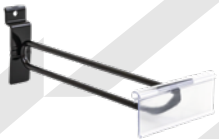

RRP: 2,50€

95076D03

STICKER DEALER POINT

RRP: 2,00€

95002H00

SLATWALL HOOK

RRP: 2,00€

95070F00

SLOTTED DISC BASE

RRP: 15,00€

POINT OF SALE 2/2

95002A03
BIG MOTO HOLDER

RRP: 200,00€

The Big Moto Holder is a tall, black, freestanding display stand with a yellow top section featuring the GALFER MOTO logo. It has several horizontal shelves and a vertical slot for a product card.